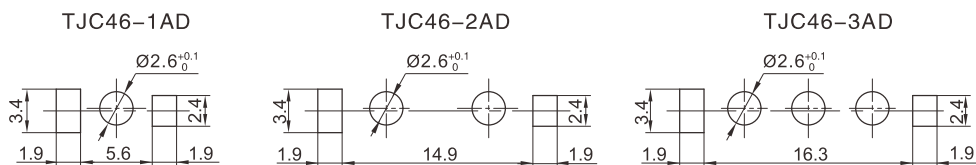

TJC46 系列 洗衣机系列连接器

TJC46 Series Washing Machine Series Connector

技术参数 (SPECIFICATIONS)

适用线规 (Applicable wires) : AWG#24~AWG#20
 温度范围 (Temperature range) : -25℃~85℃
 额定电压 (Voltage rating) : 250V AC/DC
 额定电流 (Current rating) : 5A
 接触电阻 (Contact resistance) : $\leq 0.02\Omega$
 绝缘电阻 (Insulation resistance) : $\geq 1000M\Omega$
 耐压 (Withstand voltage) : 2200V AC/minute
 灼热丝测试 (Glow-wire test) : 850℃ ;750℃ no flame
 材料(Material):
 Housing:PC/PET UL94V-0
 Wafer:PC/PET UL94V-0;Brass Tin-plated

端子 TERMINAL

型号 Type	适用导线范围 Wire Range		导线外径 Wire ins.Dis
	mm ²	AWG#	
CH-TJC41	0.22~0.5	24 ~ 20	1.4~1.8
材质 · 表面处理 Material and Finish			
磷青铜 Phos · bronze Tin · Plated			

安装尺寸 MOUNTING MEASUREMENT

PCB Layout