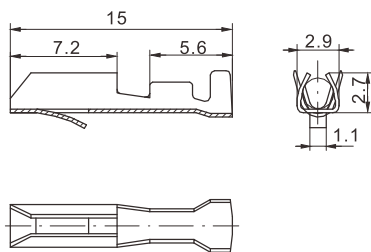

TJC46 系列 洗衣机系列连接器

TJC46 Series Washing Machine Series Connector

技术参数 (SPECIFICATIONS)

适用线规 (Applicable wires) : AWG#24~AWG#20
 温度范围 (Temperature range) : -25℃~85℃
 额定电压 (Voltage rating) : 250V AC/DC
 额定电流 (Current rating) : 5A
 接触电阻 (Contact resistance) : $\leq 0.02\Omega$
 绝缘电阻 (Insulation resistance) : $\geq 1000M\Omega$
 耐压 (Withstand voltage) : 2200V AC/minute
 灼热丝测试 (Glow-wire test) : 850℃ ;750℃ no flame
 材料(Material):
 Housing:PC/PET UL94V-0
 Wafer:PC/PET UL94V-0;Brass Tin-plated

端子 TERMINAL

型号 Type	适用导线范围 Wire Range		导线外径 Wire ins.Dis
	mm ²	AWG#	
CH-TJC41	0.22~0.5	24 ~ 20	1.4~1.8
材质 · 表面处理 Material and Finish			
磷青铜 Phos · bronze Tin · Plated			

安装尺寸 MOUNTING MEASUREMENT

PCB Layout

Assembly View (DIM FYI)

TJC46 系列 洗衣机系列连接器

TJC46 Series Washing Machine Series Connector

线数 Poles	阴连接器 HOUSING	阳连接器 WAFER
1	<p>TJC46-1Y</p> 	<p>TJC46-1AD</p> 
2	<p>TJC46-2Y</p> 	<p>TJC46-2AD</p> 
3	<p>TJC46-3Y</p> 	<p>TJC46-3AD</p> 
材质 · 表面处理 Material and Finish		PC/PET UL94V-0; 黄铜 镀锡 Brass Tin · Plated